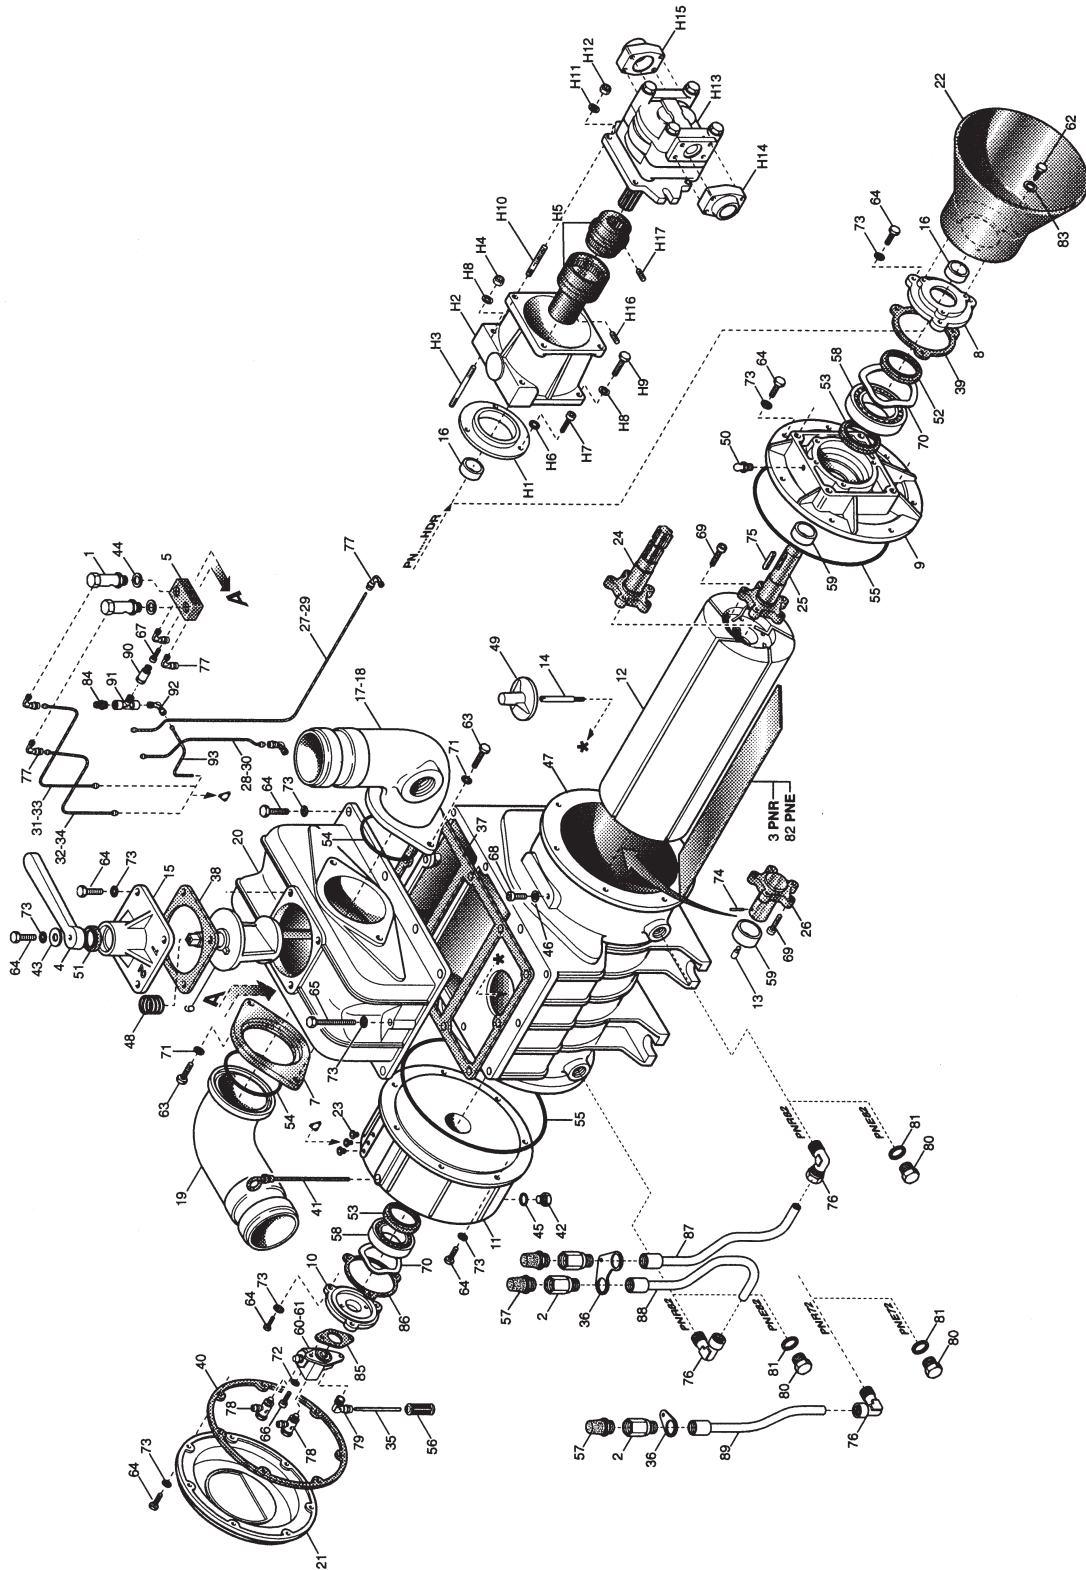

JUROP **PNR 72-82** PARTS LAYOUT

JUROP **PNR 72-82** PARTS LAYOUT

Pos. Code	Description	Quantity
1	1401200700 Oil dripper automatic lubrication	2
2	1493300200 Air injection valve PNR 72	1
	1493300200 Air injection valve PNR 82	2
3	1601605700 Vane PNR 72	5
	1601605800 Vane PNR 82	5
4	1605500000 Handle R-PNR-PNE	1
5	1508100000 Distributor PR-PNR-PNE	1
6	1608501700 Conveyor PNR-PNE 72-82	1
7	1610100000 Turning conveyor flange	1
8	1610500400 Flange R-PNR-PNE 72-82 D	1
9	1610508400 Flange PNR-PNE 72-82 D	1
10	1610508500 Automatic lubrication pump flange R-PNR-PNE	1
11	1612503300 Oil tank PNR-PNE 72-82	1
12	1621503300 Rotor PNR-PNE 72	1
	1621503400 Rotor PNR-PNE 82	1
13	1622002600 Shaft M10	1
14	1622007800 Check valve shaft PNR-PNE 72-82-102-122	1
15	1623100000 Conveyor cap PNR-PNE 72-82	1
16	1626001300 Bushing PNR-PNE 72-82 D	1
17	1627100200 Conveyor Ø76 with safety valve connection	1
18	1627100300 Conveyor Ø80 with safety valve connection	1
19	1627100500 Turning conveyor Ø76	1
20	1627504300 Manifold PNR-PNE 72-82	1
21	1640101100 Oil tank cap PNR-PNE 72-82	1
22	1642600100 Drive shaft protection	1
23	1642600000 Pipeline protection	3
24	1650014100 Front splined shaft PNR-PNE 72-82 D	1
25	1650014200 Front smooth shaft PNR-PNE 72-82 D	1
26	1650014300 Rear shaft PNR-PNE 72-82	1
27	1663036400 Refer to #4033320002	1
	1663037600 Refer to #4033320002	1
28	1663036500 Refer to #4033320002	1
	1663037700 Refer to #4033320002	1
29	1663036800 Refer to #4033320002	1
	1663038000 Refer to #4033320002	1
30	1663036900 Refer to #4033320002	1
	1663038100 Refer to #4033320002	1
31	1663037000 Refer to #4033320002	1
	1663038300 Refer to #4033320002	1
32	1663037100 Refer to #4033320002	1
	1663038200 Refer to #4033320002	1
33	1663037200 Refer to #4033320002	1
	1663038400 Refer to #4033320002	1
34	1663037300 Refer to #4033320002	1
	1663038500 Refer to #4033320002	1
35	1663041200 Refer to #4032401003	1
36	1681007100 Air injection pipes bracket PNR 72	1
	1681007000 Air injection pipes bracket PNR 82	1
37	1680608800 Manifold gasket PNR-PNE 72-82	1
38	1680700200 Conveyor gasket PNR-PNE 72-82	1
39	1680700400 Flange gasket PNR-PNE 72-82 D	1
40	1680707500 Oil tank cap gasket PNR-PNE 72-82	1
41	1683600000 Oil stick	1
42	1684000000 Plug G3/8	1
43	1685002800 Washer 30x8,5x4	1
44	1685100000 Alu washer 14x20x1,5	2
45	1685100200 Alu washer 17x22x1,5	1
46	1685100800 Alu washer 8x14x1,5	1
47	1687505800 Housing PNR-PNE 72	1
	1687505700 Housing PNR-PNE 82	1
48	1691000000 Conveyor spring	1
49	1693500300 Check valve PNR-PNE 72-82	1
50	4022100010 Greasing nipple M10x1	1
51	4022200030 Seal 41x27x10	1
52	4022200040 Seal 72x40x10	1
53	4022200111 Seal 72x48x15	2
54	4022200307 OR 6287	2
55	4022200308 OR 4775	2
56	4022300001 Nylon filter Ø6	1
57	4022301004 Silencer-filter 3/4" PNR 72	1
	4022301004 Silencer-filter 3/4" PNR 82	2
58	4023100040 Bearing 6308	2