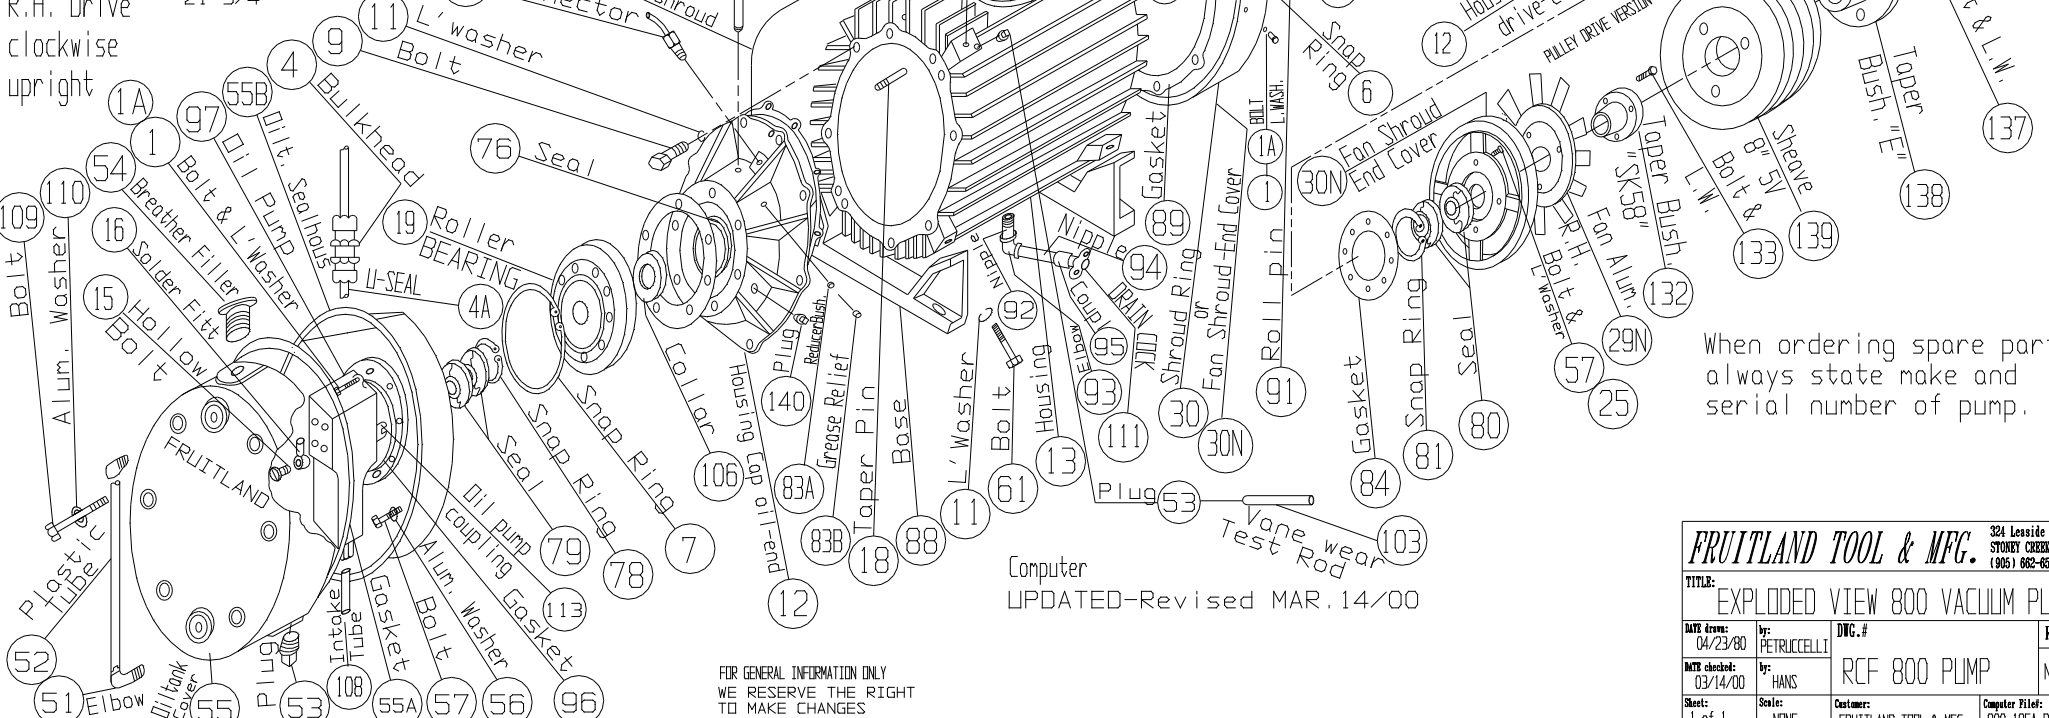

Shown Std. Model R.H. Drive clockwise upright

FOR GENERAL INFORMATION ONLY WE RESERVE THE RIGHT TO MAKE CHANGES

When ordering spare parts always state make and serial number of pump.

FRUITLAND TOOL & MFG.		324 Leaside Ave. STONEY CREEK, ONT. (905) 662-6662	
TITLE: EXPLODED VIEW 800 VACUUM PUMP			
DATE: 04/23/80	BY: PETRUCCIELLO	DWG. #	REV.
CHECKED: 03/14/00	BY: HANS	RCF 800 PUMP	N.A.
SHEET: 1 of 1	SCALE: NONE	CUSTOMER: FRUITLAND TOOL & MFG.	COMP. FILED: 800-165A.PLM