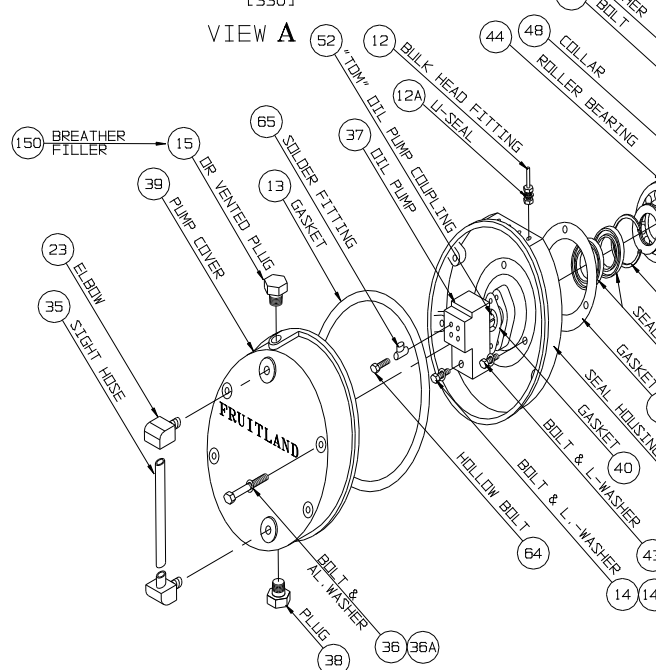

PULLEY DRIVE  
 3 OR 2 GROOVE 6"  
 "B" BELT

STAMPED SERIAL NUMBER

When ordering spare parts  
 always state make and  
 serial number of pump.

FOR GENERAL INFORMATION ONLY  
 WE RESERVE THE RIGHT TO  
 MAKE CHANGES

<b>FRUITLAND TOOL &amp; MFG.</b>		324 Leaside Ave. STONEY CREEK ONT. (905) 862-6562	
TITLE: EXPLODED VIEW ROTARY SLIDING VANE COMPRESSOR			
DATE drawn: 05/19/83	by: R. BADER	DWG.#	REV.
DATE checked: 01/17/02	by: HANS	RCF-250-252	0
Sheet: 1 of 1	Scale: NONE	Customer: FRUITLAND TOOL & MFG.	Computer Filed: EXPLODED.250