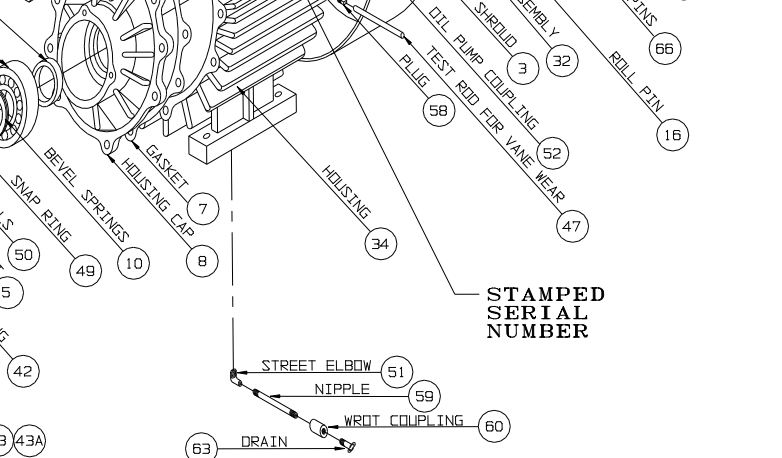

PULLEY DRIVE  
 3 OR 2 GROOVE 6"  
 "B" BELT

STAMPED SERIAL NUMBER

When ordering spare parts  
 always state make and  
 serial number of pump.

FOR GENERAL INFORMATION ONLY  
 WE RESERVE THE RIGHT TO  
 MAKE CHANGES

<b>FRUITLAND TOOL &amp; MFG.</b>		324 Leaside Ave. STONEY CREEK ONT. (905) 862-6562	
TITLE: EXPLODED VIEW ROTARY SLIDING VANE COMPRESSOR			
DATE drawn: 05/19/83	by: R. BADER	DWG.#	REV.
DATE checked: 01/17/02	by: HANS	RCF-250-252	0
Sheet: 1 of 1	Scale: NONE	Customer: FRUITLAND TOOL & MFG.	Computer Filed: EXPLODED.250