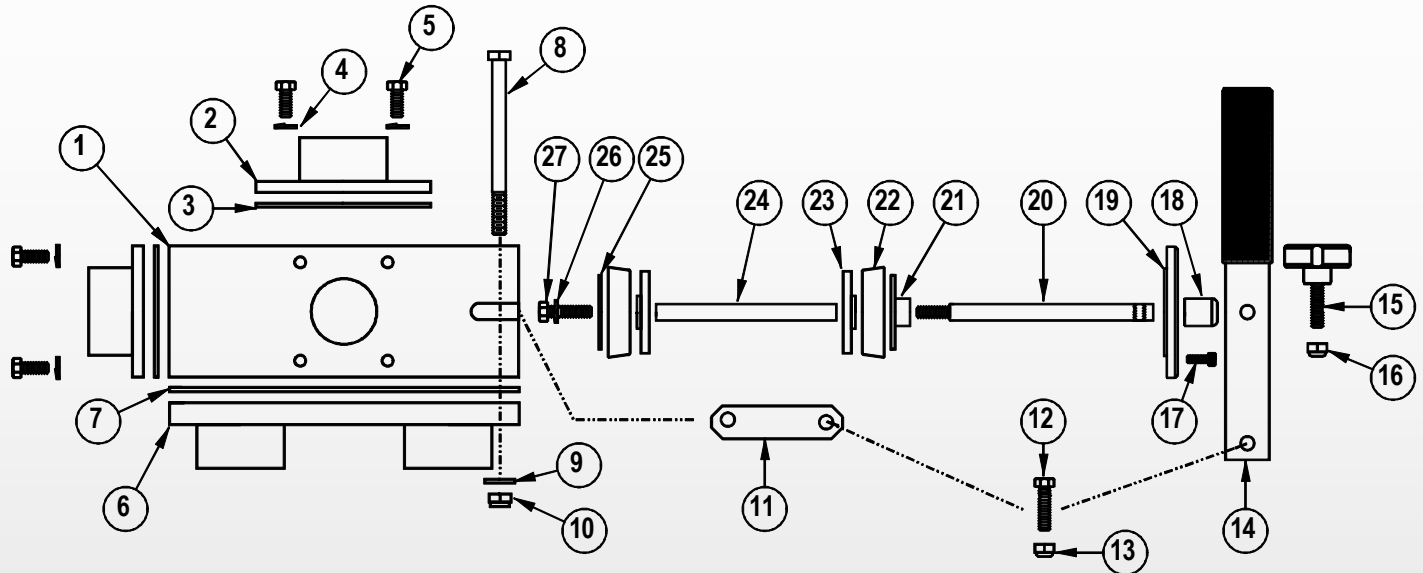

1-1/2" REMOTE SLIDE VALVE ASSEMBLY

PART NO. - SVAL0115B

ITEM	QTY	PART NO.	DESCRIPTION
1	1	SV003K	1-1/2" ALUMINUM REMOTE S.V. BODY
2	2	SV046	1-1/2" CONNECTION ADAPTOR PLATE
3	2	GSKLB12A	GASKET - ADAPTOR PLATE
4	8	FSW25050A	1/4" MED. LOCK WASHER
5	8	FSW25075	1/4-20 X 3/4" LGTH HEX CAP SCREW
6	1	SV047	1-1/2" CONNECTION -BOTTOM PLATE
7	1	GSKLB12	GASKET - BOTTOM PLATE
8	4	FS31400	5/16-18 X 4" LGTH HEX CAP SCREW
9	4	FSW31068	5/16 SAE FLATWASHER
10	4	FSN31	5/16-18 ESNA LOCK NUT
11	1	SV0030F	SUPER HANDLE LINK
12	1	FS25100A	1/4-20 X 1" LGTH HEX CAP SCREW
13	1	FSN25	1/4-20 ESNA LOCK NUT
14	1	SV030C	SLIDE VALVE POSITION HANDLE
15	1	SV005C	POSITION LOCKING KNOB
16	1	FSN25D	1/4-20 ESNA HEX JAM NUT (THIN)
17	3	FS16050	8-32 X 1/2" LGTH SOCKET HEAD CAP SCREW
18	1	SV014A	SUPER S.V. ROD OUTER SPACER
19	1	SV002B	SUPER S.V. MULTI-HOLE END CAP
20	1	SV001E	SUPER S.V. OUTER PLUNGER ROD
21	1	SV014B	SUPER S.V. WASHER SPACER
22	2	SV006C	2" RUBBER SEAL CUPS
23	2	SV006D	SUPER S.V. SEAL CUP HUB
24	1	SV001D	SUPER S.V. INNER PLUNGER ROD
25	1	SV006E	SUPER S.V. SEAL CUP WASHER
26	1	FSW25050	1/4" MED. S.S. LOCK WASHER
27	1	FSX25075	1/4-20 X 3/4" LGTH S.S. HEAX CAP SCREW